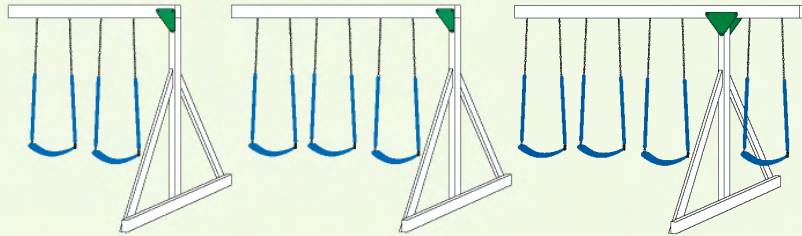

Tower Styles & Sizes

WITH OR
WITHOUT ROOF

Our vinyl is available in white and tan

SQUARE TOWERS
3'x3' • 4'x4' • 5'x5'

RECTANGLE TOWERS
4'x6' • 6'x8'

SPLIT LEVEL TOWERS
4'x8' • 6'x8' • 5'x10'

A-FRAME TOWER

**REGULAR PLAYHOUSE
TOWER**

**MODERN PLAYHOUSE
TOWER**

GAZEBO TOWERS
8'x8'

PICK YOUR BEAMS, SLIDES, SWINGS AND OTHER OPTIONS

Beams

2-Position Single Swing Beam

3-Position Single Swing Beam

4-Position Single Swing Beam

2-Position Climber Swing Beam

3-Position Climber Swing Beam

4-Position Climber Swing Beam

Slides

Slides are available in

5' Turbo
Can be added to any 5' deck

7' Turbo
Can be added to any 7' deck

10' Avalanche
Can be added to any 5' deck

5' Tunnel Express
Can be added to any 5' deck

7' Tunnel Express
Can be added to any 7' deck

Swing Options

Belt Swing

Full Bucket Baby Swing

Heavy Duty Baby Swing

Trapeze

Plastic Glider