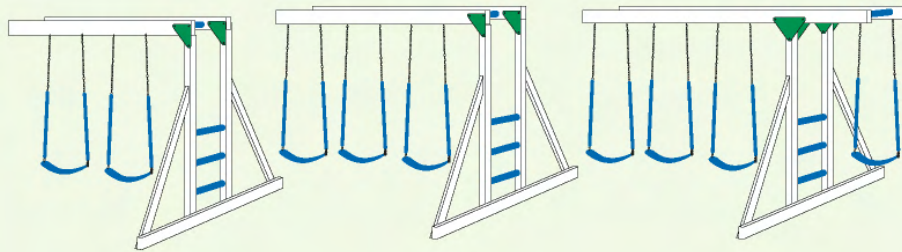

**MODERN PLAYHOUSE
TOWER**

GAZEBO TOWERS
8'x8'

PICK YOUR BEAMS, SLIDES, SWINGS AND OTHER OPTIONS

Beams

2-Position Single Swing Beam

3-Position Single Swing Beam

4-Position Single Swing Beam

2-Position Climber Swing Beam

3-Position Climber Swing Beam

4-Position Climber Swing Beam

Slides

Slides are available in

5' Turbo
Can be added to any 5' deck

7' Turbo
Can be added to any 7' deck

10' Avalanche
Can be added to any 5' deck

14' Avalanche
Can be added to any 7' deck

10' Waterfall Slide
For any 5' deck

5' Spiral
Can be added to any 5' deck

7' Spiral
Can be added to any 7' deck

5' Sidewinder
Can be added to any 5' deck

7' Sidewinder
Can be added to any 7' deck

5' Tunnel Express
Can be added to any 5' deck

7' Tunnel Express
Can be added to any 7' deck

Swing Options

Belt Swing

Full Bucket Baby Swing

Heavy Duty Baby Swing

Trapeze

Plastic Glider