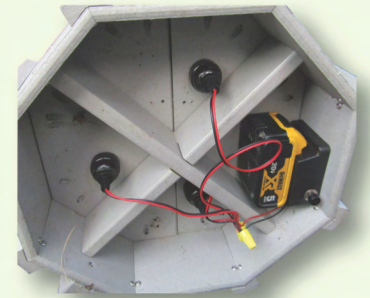

Spotlight

Binoculars

Megaphone

Battery-Operated Lighted Fire Pit Set

Includes 4 Chairs & Fire Pit

Fire pit runs off your favorite tool battery.

Battery not included but DeWalt, Milwaukee, or Makita Battery available for purchase.