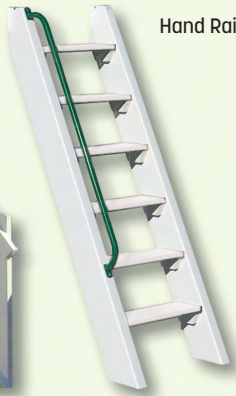

5' Tunnel Express
Can be added to any 5' deck

7' Tunnel Express
Can be added to any 7' deck

Swing Options

Belt Swing

Full Bucket Baby Swing

Heavy Duty Baby Swing

Trapeze

Plastic Glider

Hammock Swing

2 Chain Vertical Tire Swing

4 Chain Horizontal Tire Swing

Buoy Ball

Access Options

Hand Rail

5' Rock Wall
Can be added to any model
7' Rock Wall
For use with 7' deck

12' Ramp for 5' Decks
Can replace the standard ladder on any model

Fun Add-Ons

Cargo Net

Tic-Tac-Toe Panel

Bubble Panel

6' Wobbly Bridge

Telescope

Steering Wheel

Ship's Wheel