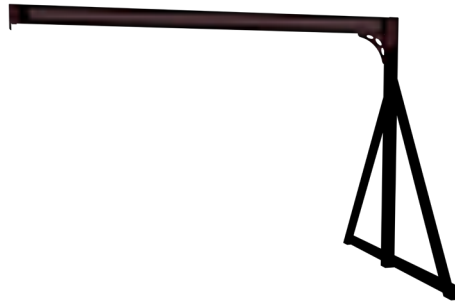

Cherrywood

Patriot Blue

Smoke Gray

SWING BEAMS

2-POSITION SPACE SAVER

Available on:
Avalanche 5' x 5' and 6' x 6'
Boulder 5' x 5' and 6' x 6'

3-POSITION A-FRAME

Available in:
Standard Height: 8'
Extra-High: 10'

4-POSITION A-FRAME

Available in:
Standard Height: 8'
Extra-High: 10'

8' CLIMBING FRAME

Available in:
2-position
3-position
4-position
Also available as Monkey Bars only.

All color swatches are only representational. They may not match actual product exactly.

SWINGS

BELT SWING

Available with and without soft-grip chains.

TRAPEZE BAR w/RINGS

Available with and without soft-grip chains.

DUAL GLIDER

Available with and without soft-grip chains.

TIRE SWING