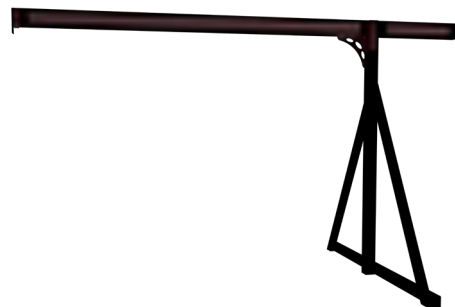

Cherrywood

Patriot Blue

Smoke Gray

SWING BEAMS

2-POSITION SPACE SAVER

Available on:
Avalanche 5' x 5' and 6' x 6'
Boulder 5' x 5' and 6' x 6'

3-POSITION A-FRAME

Available in:
Standard Height: 8'
Extra-High: 10'

4-POSITION A-FRAME

Available in:
Standard Height: 8'
Extra-High: 10'

8' CLIMBING FRAME

Available in:
2-position
3-position
4-position
Also available as Monkey Bars only.

All color swatches are only representational. They may not match actual product exactly.

SWINGS

BELT SWING

Available with and without soft-grip chains.

TRAPEZE BAR w/RINGS

Available with and without soft-grip chains.

DUAL GLIDER

Available with and without soft-grip chains.

TIRE SWING